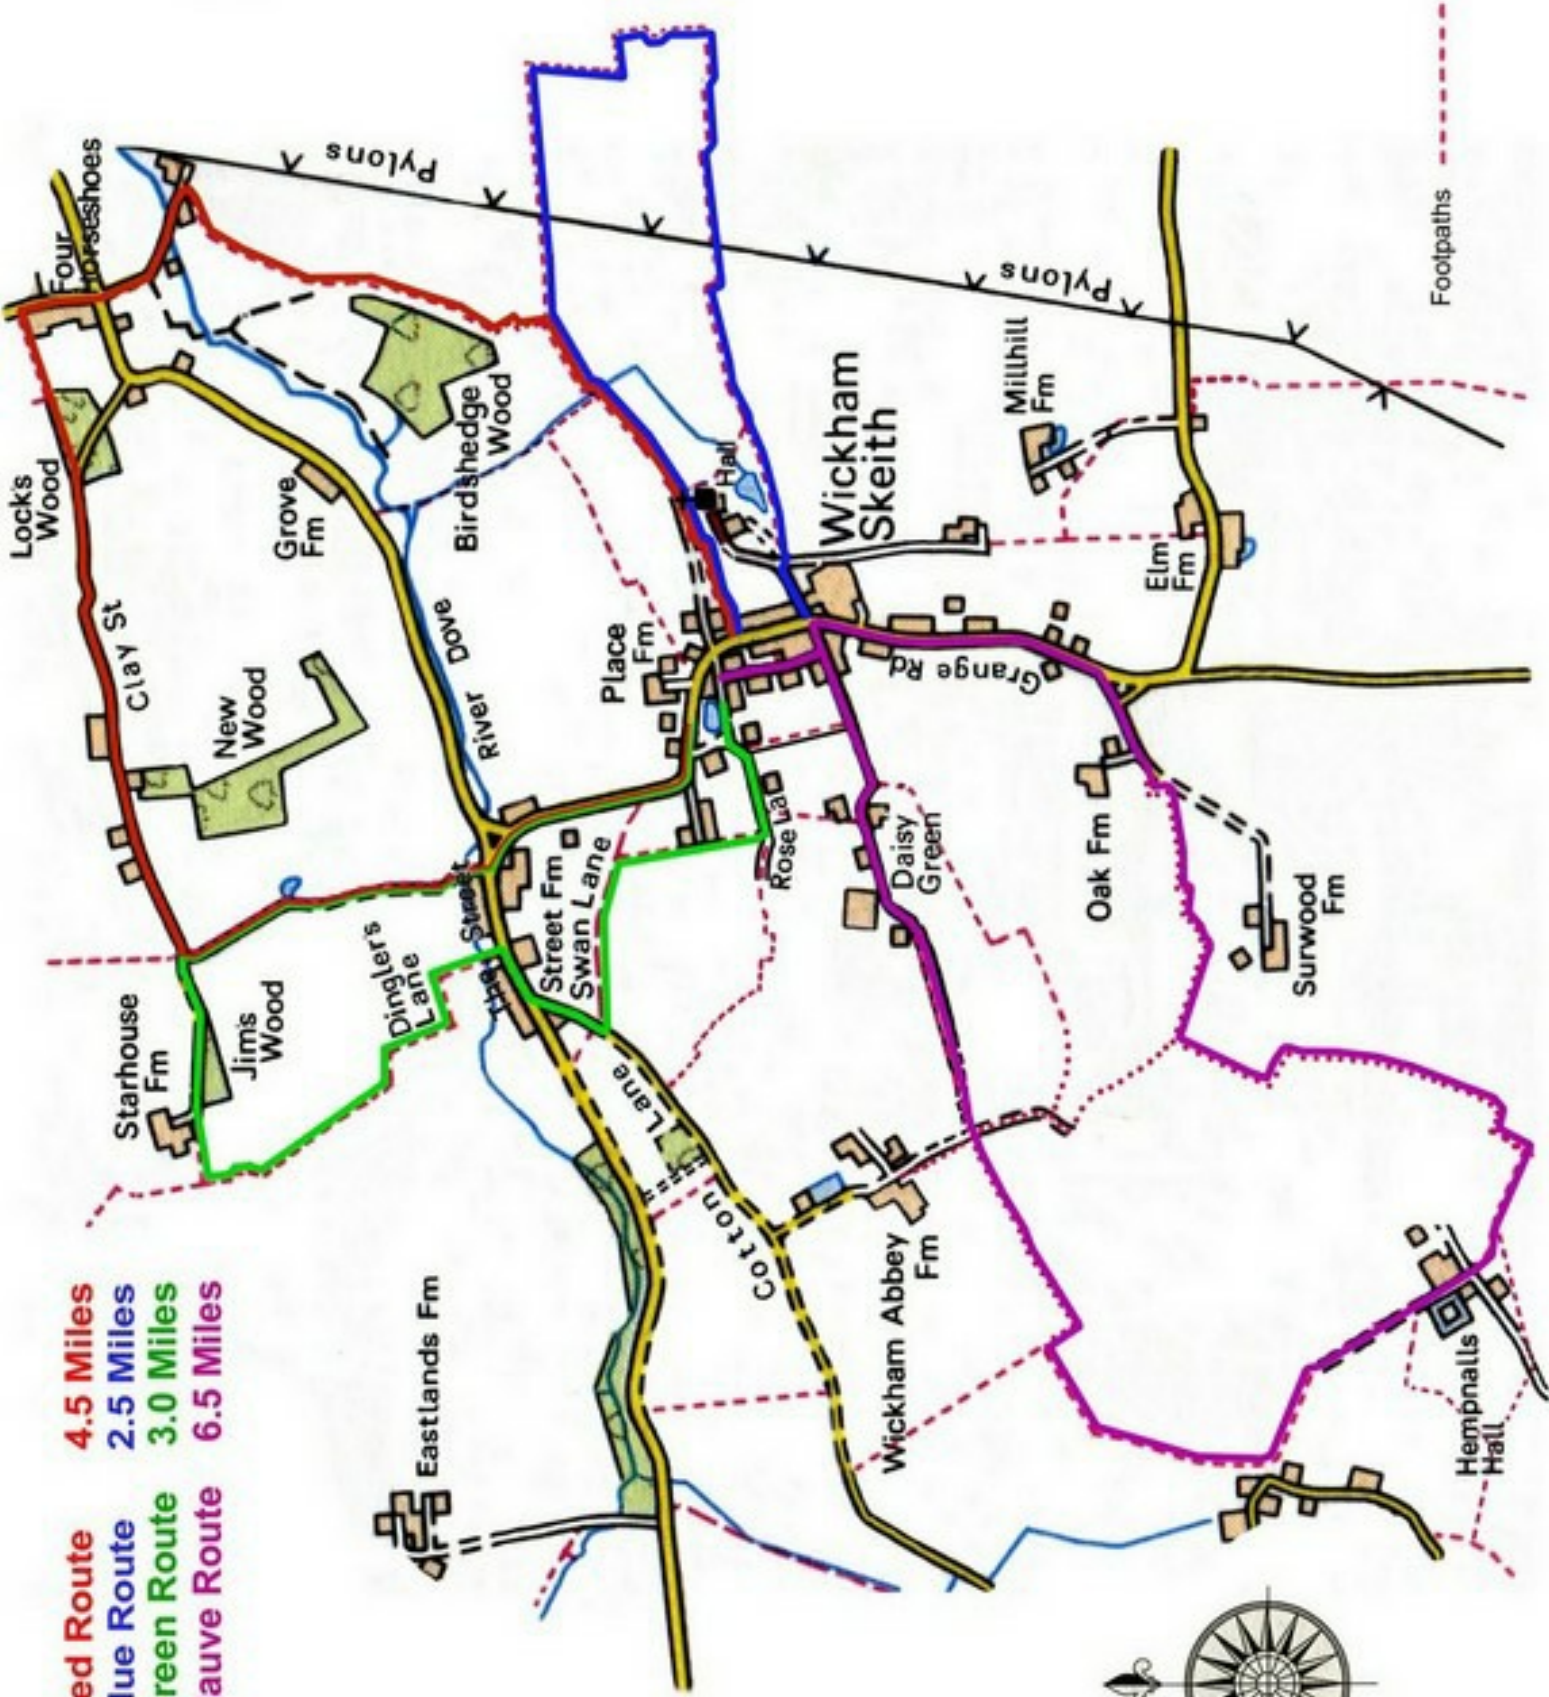

- Red Route** 4.5 Miles
- Blue Route** 2.5 Miles
- Green Route** 3.0 Miles
- Mauve Route** 6.5 Miles

The Four Horseshoes

Memorial Hall

St Andrew's Church